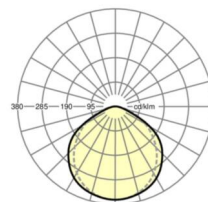

CHARACTERISTICS

Order number	19100007020
EAN number	4020863418770
Commodity code	94051190
Certification mark	IP 40, Protection class I, F, Indoor, CE
Impact resistance (IK rating)	IK08 (10°C bis 25°C)
Ambient temperatur	ta 10°C to 25°C
Warranty period	5 years
State funding programs	BEG - Federal funding for efficient buildings (valid only for Germany)

ELECTRICAL ENGINEERING

Controller	Electronic driver 3h emergency lighting (1 pcs.)
System output	43W
Mains voltage	230V/50Hz
Circuit breakers (inrush current)	13 pieces/B10, 22 pieces/B16, 22 pieces/C10, 37 pieces/C16
Energy efficiency class/light source	B

LIGHTING TECHNOLOGY

Placement	LED, Colour rendering/Light colour CRI ≥ 80 / 4000K
Colour tolerance (MacAdam)	3SDCM
Photobiological safety (Luminaire)	RG0
Nominal luminous flux	7004lm
Nominal luminous flux-emergency lighting mode	755lm
LED service life	50000h L80/B10 (Tq 25°C)
Luminaire luminous efficiency	162lm/W
Beam angle	115° (C0) / 105° (C90)
UGR lat./long.	27.6 / 28.7

MECHANICS

Housing colour	traffic white RAL 9016
Dimensions (LxWxH/DxH)	1531mm x 55mm x 43mm
Weight (net)	2.3kg
Type of installation	Mounting rail system installation, Light structure

Dimensions

L	1531 mm	Length
B	55 mm	Width
H	43 mm	Height

DEEP-LINK

<https://www.regiolux.de/en/article/19100007020>

Reference	LED 7000lm 840
ηLB	100 %
Φ ↓/↑	100 % / 0 %
UGR lat./long.	27.6 / 28.7